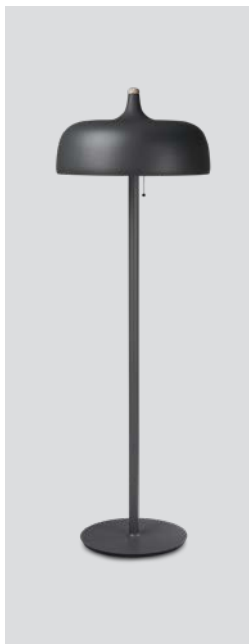

Acorn floor

Acorn floor white matt
– Item no. 549

Acorn floor grey matt
– Item no. 550

Acorn floor black matt
– Item no. 551

Light beech top

Dark walnut top

Product type: Floor lamp

Design: Atle Tveit, 2021

Shade material: Aluminium

Shade and body colour: White, grey or black

Shade inner colour: White

Body material: Steel

Wooden top part: Light beech or dark walnut
(both colours are included)

Wire: White (white version), or black (grey and black versions), 200 cm

Switch: Pull string switch (on/off)

Bulb: E27, Max. 3 x 13 W LED only

Voltage: 220V - 240V - 50/60Hz

Net weight: 13.7 kg

Minimum order size: 1

Spare parts available: Wooden parts

Dimensions and light direction: