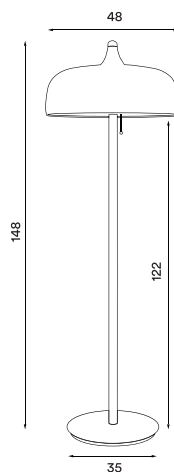

Acorn floor

Acorn floor white matt
– Item no. 549

Acorn floor grey matt
– Item no. 550

Acorn floor black matt
– Item no. 551

Light beech top

Dark walnut top

Product type: Floor lamp

Design: Atle Tveit, 2021

Shade material: Aluminium

Shade and body colour: White, grey or black

Shade inner colour: White

Body material: Steel

Wooden top part: Light beech or dark walnut
(both colours are included)

Wire: White (white version), or black (grey and black versions), 200 cm

Switch: Pull string switch (on/off)

Bulb: E27, Max. 3 x 13 W LED only

Voltage: 220V - 240V - 50/60Hz

Net weight: 13.7 kg

Minimum order size: 1

Spare parts available: Wooden parts

Dimensions and light direction: