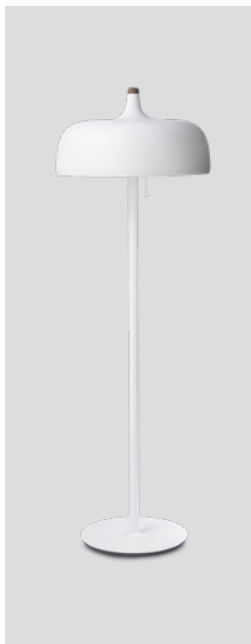

Acorn floor

Acorn floor white matt
– Item no. 549

Acorn floor grey matt
– Item no. 550

Acorn floor black matt
– Item no. 551

Light beech top

Dark walnut top

Product type: Floor lamp

Design: Atle Tveit, 2021

Shade material: Aluminium

Shade and body colour: White, grey or black

Shade inner colour: White

Body material: Steel

Wooden top part: Light beech or dark walnut
(both colours are included)

Wire: White (white version), or black (grey and black versions), 200 cm

Switch: Pull string switch (on/off)

Bulb: E27, Max. 3 x 13 W LED only

Voltage: 220V - 240V - 50/60Hz

Net weight: 13.7 kg

Minimum order size: 1

Spare parts available: Wooden parts

Dimensions and light direction: